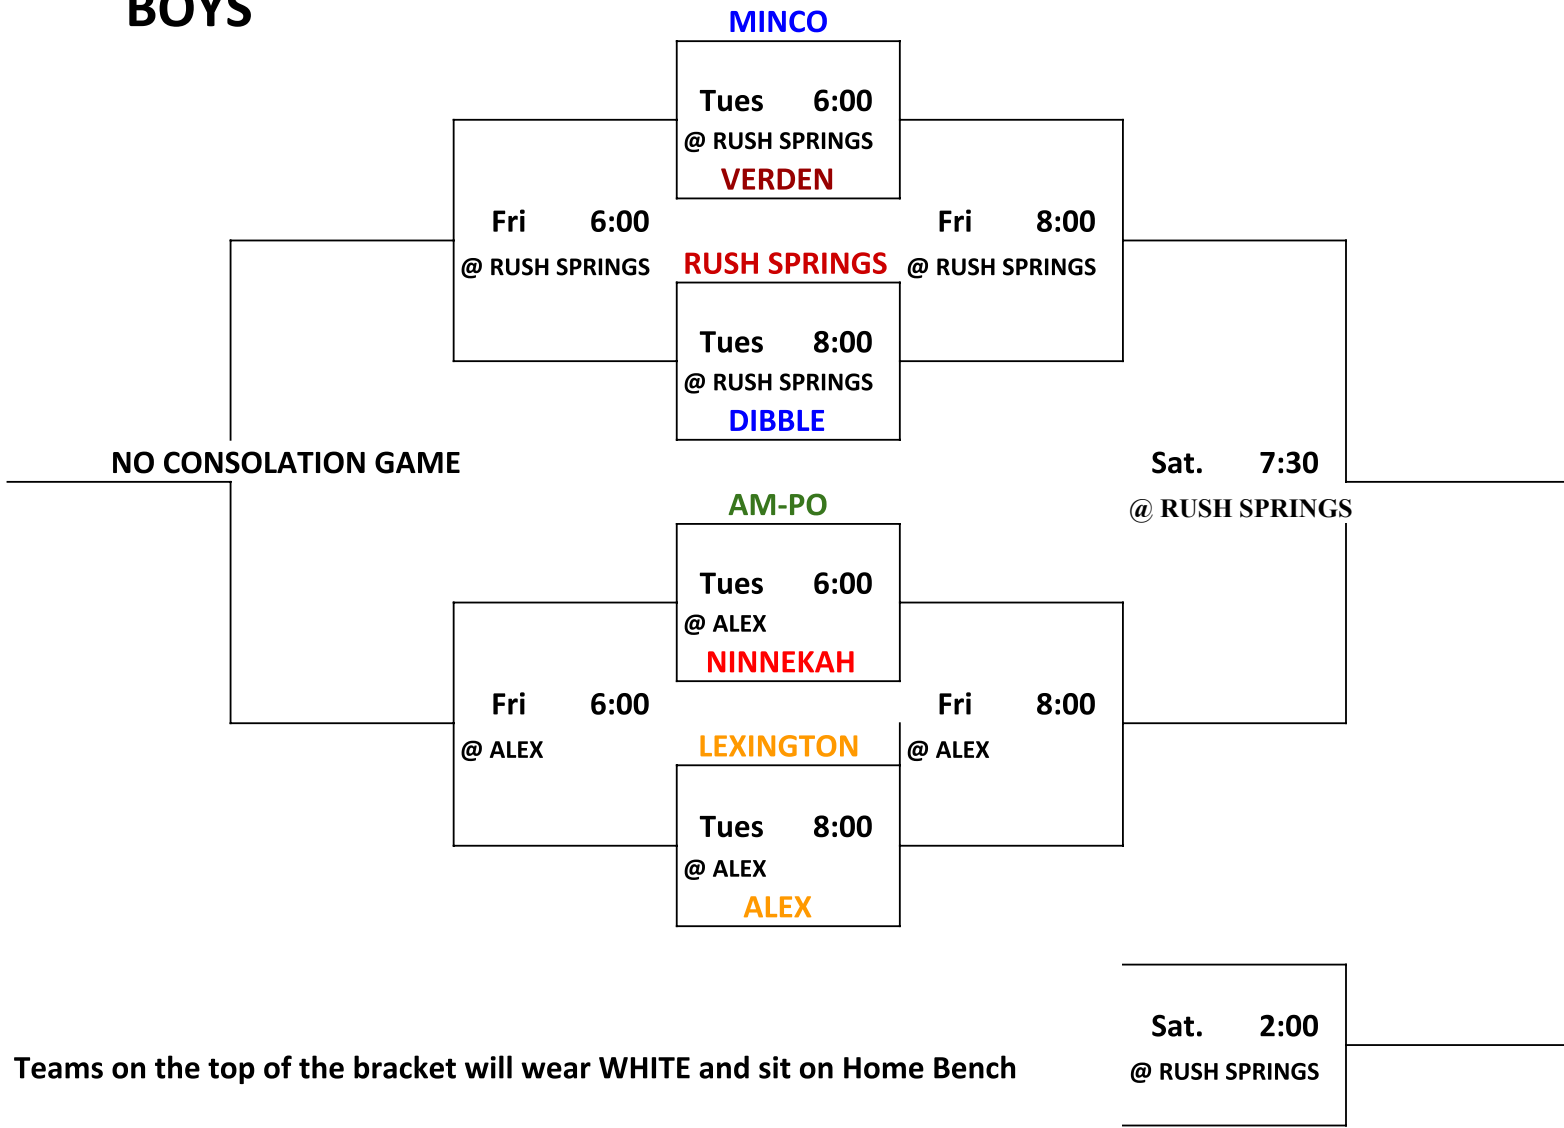

2021 GRADY COUNTY TOURNAMENT

BOYS

Teams on the top of the bracket will wear WHITE and sit on Home Bench

2021 GRADY COUNTY TOURNAMENT

GIRLS